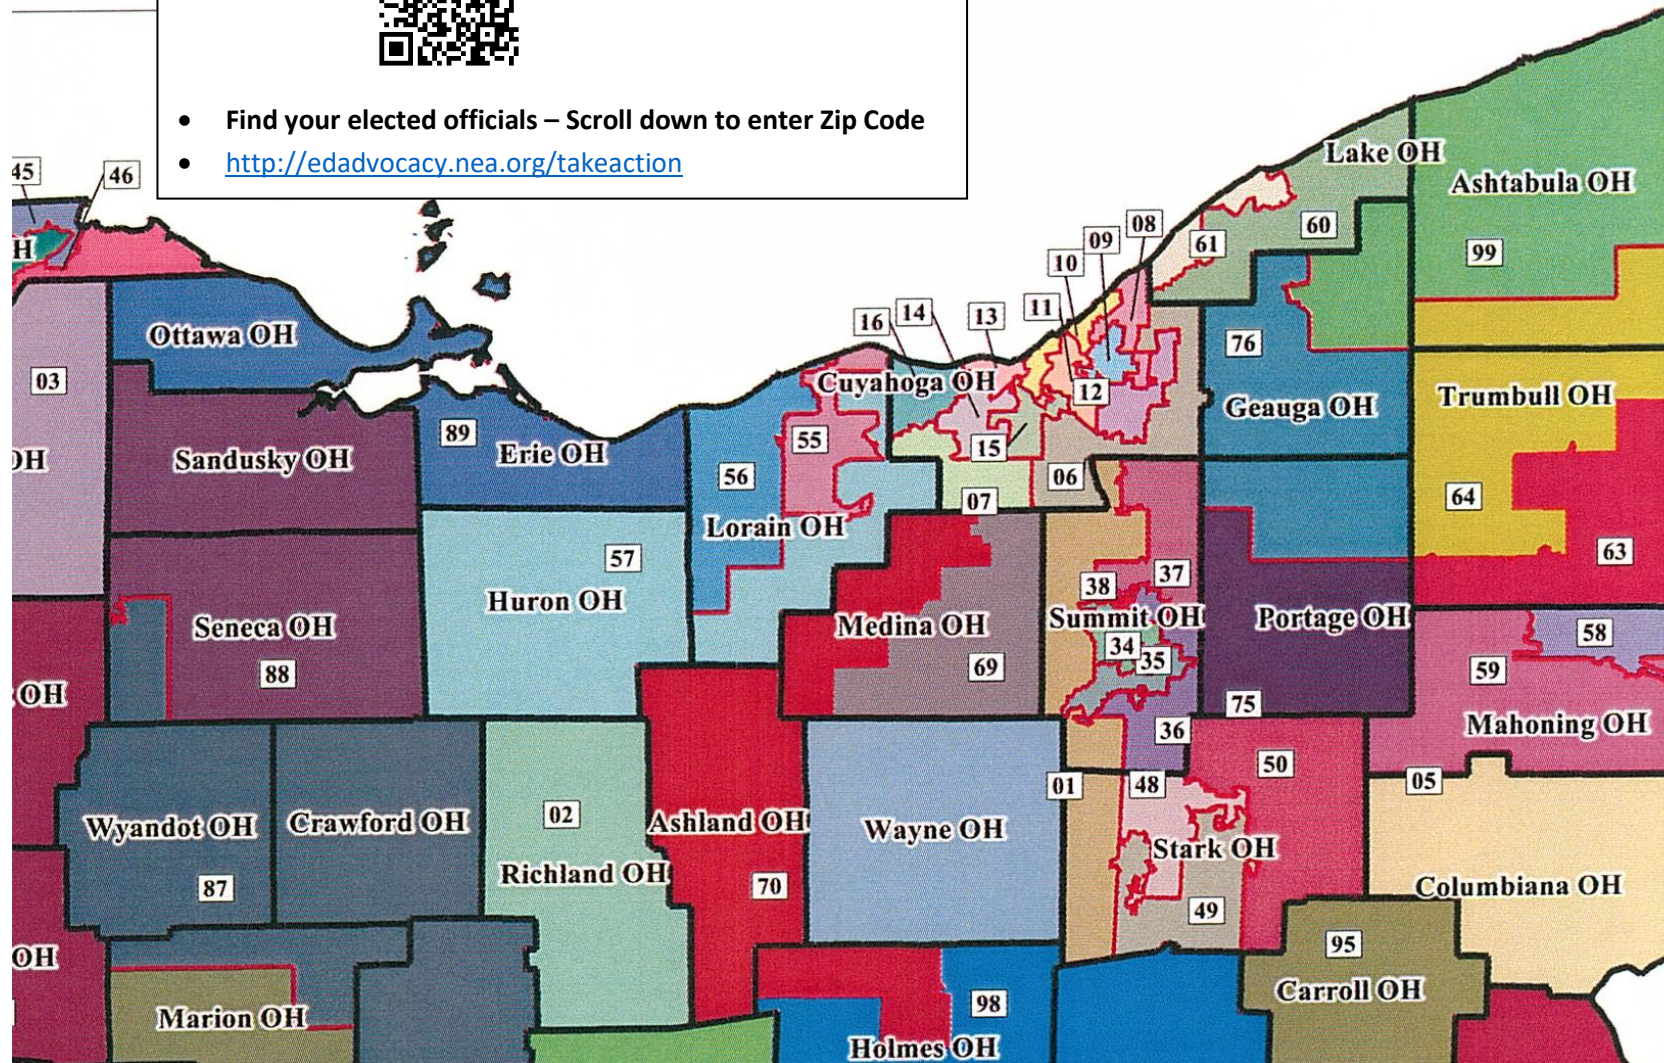

House Districts

- Find your elected officials – Scroll down to enter Zip Code
- <http://edadvocacy.nea.org/takeaction>

Labels for HD 60 and HD 61 are reversed.

Senate Districts